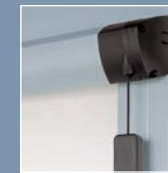

Innovative technique

Sundrapé® Quadro^s is not only beautifully designed, it works excellently, too, due to a number of technical innovations. For example, the new, internationally patented drapery security device SunTape.

Perfect in detail, multiple in utilization

Many different operation elements that have been worked out in detail and are perfectly coordinated, as well as a number of drapery guidings always guarantee a perfect solution at any possible site.

The unique principle of SunTape

The Tapes are lying flat on the drapery when the roller blind is rolled up and so they do not cause any material thickening. Due to this new way of drapery security the insertion of the drapery into the lateral guiding is extremely small and at the same time the drapery cannot slip out.

cord drive

Aesthetics meet functionality

sundrapé® Quadro^s is a product that has been designed especially for the application directly on the window casement or between the window rabbet.

Variety instead of monotony
The vast colour range of the roller blind system offers you a lot of new possibilities and perspectives.