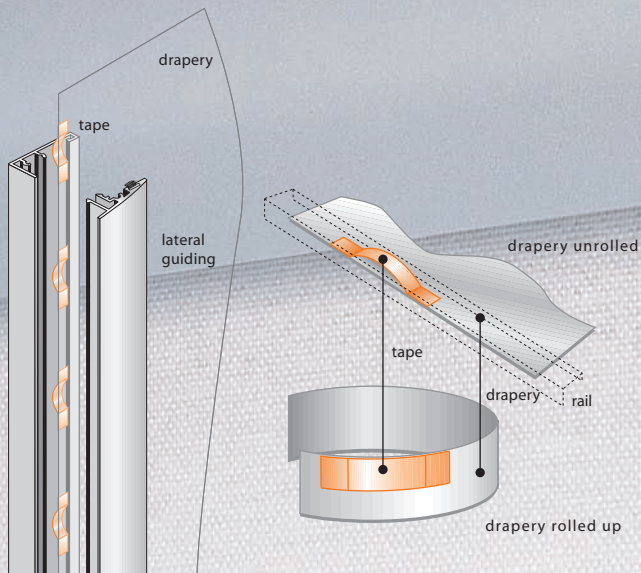

mounting on casement with SunTape lateral guiding

mounting on casement with cord drive and SunTape lateral guiding from bottom to top

mounting on casement with SunTape lateral guiding and cord drive

mounting on casement with tension wire guiding

mounting between window rabbet with rabbet guiding

mounting between window rabbet with rabbet cover

mounting between window rabbet, rabbet guiding and cord drive

mounting between window rabbet, rabbet cover and cord drive

The unique principle of SunTape

The Tapes are lying flat on the drapery when the roller blind is rolled up and so they do not cause any material thickening. Due to this new way of drapery security the insertion of the drapery into the lateral guiding is extremely small and at the same time the drapery cannot slip out.

metal ball chain

cord operation

cord drive

colour of profiles: silver 9006
endcaps: black

Aesthetics meet functionality

sundrapé® Quadro^s is a product that has been designed especially for the application directly on the window casement or between the window rabbet.