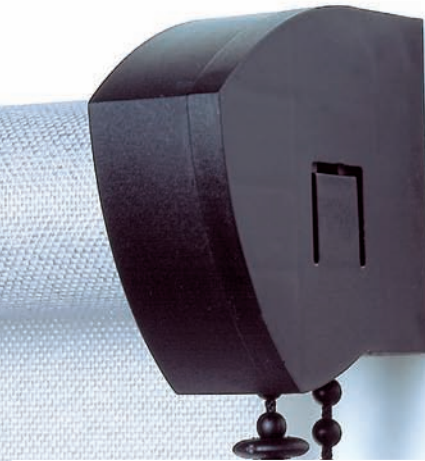

roller blind with head box, with U-shaped side guiding, side pull drive or electric drive

roller blind with head box, with tension wire guiding, side pull drive or electric drive

roller blind with head box, "shaft below" (WU), with SunTape side guiding, side pull drive

special shapes like triangle or trapezoidal shape.

Side guiding at its best

Take a look at the various types of side guidings and make your choice: for example **SunTape**, a sundrapé® invention with international patent, or the U-shaped side guiding which combines the advantages of the protection for your drapery and a reasonable technique. Make your choice – both kinds of side guidings are extremely minime in their dimensions of only 28 x 14 mm.