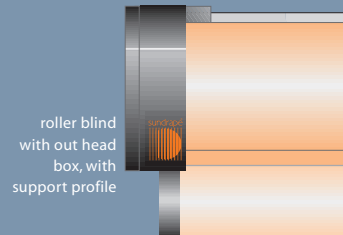

Make your choice
sundrapé® **Quadro**™ offers further innovative solutions for any kind of demand. Whether as roller blind without head box with an optimal support profile for an easy and safe mounting or as roller blind with head box even available with "shaft below" (WU) – with sundrapé® **Quadro**™, you will manage every kind of requirement.

roller blind with out head box, with support profile