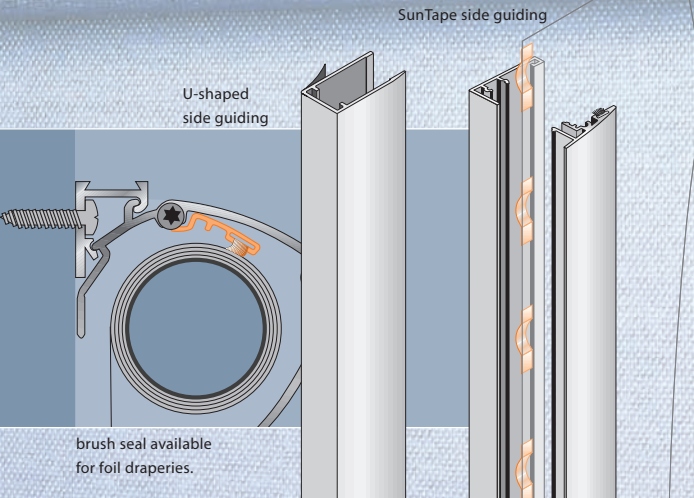

roller blind with head box, with U-shaped side guiding, side pull drive or electric drive

roller blind with head box, with tension wire guiding, side pull drive or electric drive

roller blind with head box, "shaft below" (WU), with SunTape side guiding, side pull drive

special shapes like triangle or trapezoidal shape.

Side guiding at its best

Take a look at the various types of side guidings and make your choice: for example **SunTape**, a sundrapé® invention with international patent, or the U-shaped side guiding which combines the advantages of the protection for your drapery and a reasonable technique. Make your choice – both kinds of side guidings are extremely minime in their dimensions of only 28 x 14 mm.