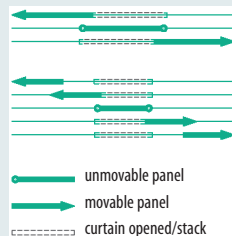

panel track runner with end cap and leading edge

corner solution 90°

mounting with locking bolt or clip

inserted bottom bar with adhesive tape

external bottom bar with end cap

Two sun protection products in one rail:
combination with freely movable roller blind 7060

Rod or cord operation, electric drive

Rod or cord operation, electric drive, 2 parts, symmetric order

Rod operation, 2 parts, asymmetric order

Cord or rod operation, centered, symmetric order

— unmovable panel
→ movable panel
- - - curtain opened/stack