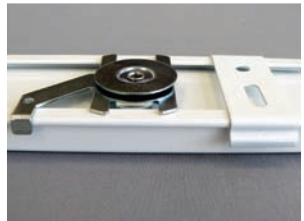

- Mounting:** ceiling mounting with mounting clips or quick locking bolts, wall mounting with adjustable mounting angles with a shapely cover cap for 2-5 channel guide rails
- Operation:** freely movable, rod- or cord operation, electric control with parallel arranged electric curtain track rail 230 V, control by key switch/push button or radio control, single or in groups, also with overriding central switch
- Dimensions:** width: max. 7000 mm, with rail connector larger dimensions possible (apart from cord operation); height: max. 3000 mm
- Panel width:** up to 1600 mm, depending on chosen fabric quality
- Bottom bars:** inserted and fixed in a sewn hem or external bottom bar
- Panel track runner:** with leading edge for fixing of panels, low noise and smooth-running gliders
- Variants:** combination with freely movable roller blind type 7060; corner solution

panel track runner with end cap and leading edge

corner solution 90°

mounting with locking bolt or clip

inserted bottom bar with adhesive tape

external bottom bar with end cap

Two sun protection products in one rail:
combination with freely movable roller blind 7060