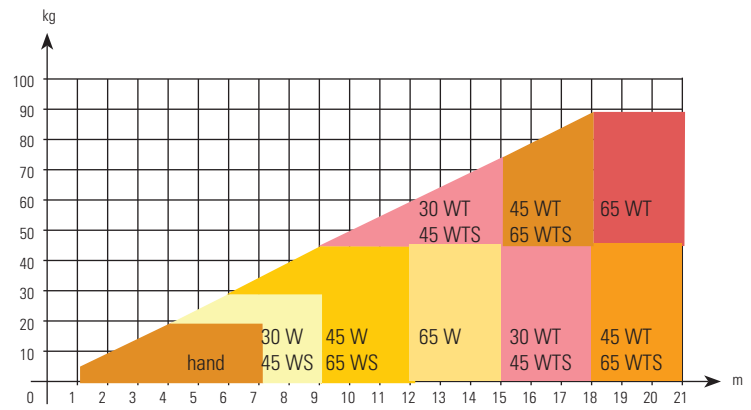

Limit sizes

Straight rail

1 curve 90° or 2 curves 45°

2 curves 90°

Subject to technical modification.

Limits:

Curtain height maximum 5 m
weight of drapery up to 500 g/m²
maximum drapery addition 1: 2
weight per runner maximum 500 g
per running meter rail: 10 runners

W Watt
WS Watt high speed
WT Watt tandem
WTS Watt tandem speed

Curved rail: width of curtain = stretched length of curved rail
Minimum bending radius 350 mm

Stand: 06/07

Limit sizes

Shape	curtain width (m)	curtain weight (kg)	operation manual/electric	curtain track type	
				1 part	2 part
	7	20	manual	5860	5861
	9	30	30 W	5160	5161
	9	30	45 WS	5561	5562
	12	45	45 W	5260	5261
	12	45	65 WS	5764	5765
	15	45	65 W	5760	5761
	15	75	30 WT	5360	5361
	15	75	45 WTS	5660	5661
	18	45	30 WT	5360	5361
	18	45	45 WTS	5660	5661
	18	90	45 WT	5460	5461
	18	90	65 WTS	5766	5767
	21	45	45 WT	5460	5461
	21	45	65 WTS	5766	5767
21	90	65 WT	5762	5763	
	5	20	manual	5860	5861
	7	30	30 W	5160	5161
	7	30	45 WS	5561	5562
	10	40	45 W	5260	5261
	10	40	65 WS	5764	5765
	13	40	65 W	5760	5761
	13	65	30 WT	5360	5361
	13	65	45 WTS	5660	5661
	17	40	30 WT	5360	5361
	17	40	45 WTS	5660	5661
	17	85	45 WT	5460	5461
	17	85	65 WTS	5766	5767
	21	40	45 WT	5460	5461
	21	40	65 WTS	5766	5767
	21	90	65 WT	5762	5763
		6	20	30 W	5160
6		20	45 WS	5561	5562
8		30	45 W	5260	5261
8		30	65 WS	5764	5765
10		30	65 W	5760	5761
10		50	30 WT	5360	5361
10		50	45 WTS	5660	5661
14		30	30 WT	5360	5361
14		30	45 WTS	5660	5661
14		70	45 WT	5460	5461
14		70	65 WTS	5766	5767
21		30	45 WT	5460	5461
21		30	65 WTS	5766	5767
21		90	65 WT	5762	5763

Limits:

Curtain height maximum 5 m
weight of drapery up to 500 g/m²
maximum drapery addition 1: 2
weight per runner maximum 500 g
per running meter rail: 10 runners

W Watt
WS Watt high speed
WT Watt tandem
WTS Watt tandem speed

Curved rail: width of curtain = stretched length of curved rail
Minimum bending radius 350 mm