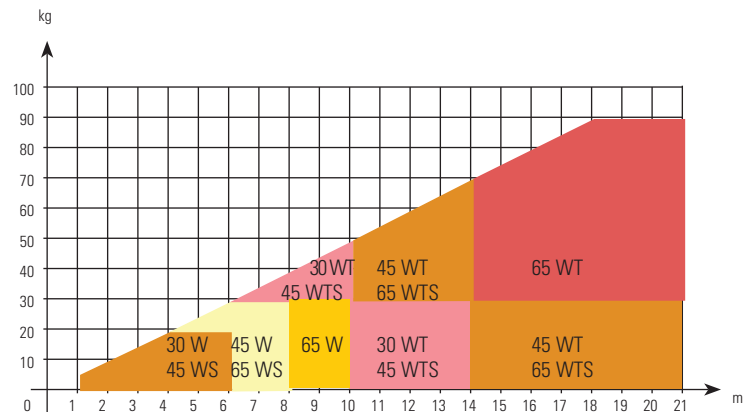

Limit sizes

Straight rail

1 curve 90° or 2 curves 45°

2 curves 90°

Subject to technical modification.

Limits:

Curtain height maximum 5 m
weight of drapery up to 500 g/m²
maximum drapery addition 1: 2
weight per runner maximum 500 g
per running meter rail: 10 runners

W Watt
WS Watt high speed
WT Watt tandem
WTS Watt tandem speed

Curved rail: width of curtain = stretched length of curved rail
Minimum bending radius 350 mm

Stand: 06/07

Limit sizes

Shape	curtain width (m)	curtain weight (kg)	operation manual/electric	curtain track type	
				1 part	2 part
	7	20	manual	5860	5861
	9	30	30 W	5160	5161
	9	30	45 WS	5561	5562
	12	45	45 W	5260	5261
	12	45	65 WS	5764	5765
	15	45	65 W	5760	5761
	15	75	30 WT	5360	5361
	15	75	45 WTS	5660	5661
	18	45	30 WT	5360	5361
	18	45	45 WTS	5660	5661
	18	90	45 WT	5460	5461
	18	90	65 WTS	5766	5767
	21	45	45 WT	5460	5461
	21	45	65 WTS	5766	5767
21	90	65 WT	5762	5763	
	5	20	manual	5860	5861
	7	30	30 W	5160	5161
	7	30	45 WS	5561	5562
	10	40	45 W	5260	5261
	10	40	65 WS	5764	5765
	13	40	65 W	5760	5761
	13	65	30 WT	5360	5361
	13	65	45 WTS	5660	5661
	17	40	30 WT	5360	5361
	17	40	45 WTS	5660	5661
	17	85	45 WT	5460	5461
	17	85	65 WTS	5766	5767
	21	40	45 WT	5460	5461
	21	40	65 WTS	5766	5767
	21	90	65 WT	5762	5763
		6	20	30 W	5160
6		20	45 WS	5561	5562
8		30	45 W	5260	5261
8		30	65 WS	5764	5765
10		30	65 W	5760	5761
10		50	30 WT	5360	5361
10		50	45 WTS	5660	5661
14		30	30 WT	5360	5361
14		30	45 WTS	5660	5661
14		70	45 WT	5460	5461
14		70	65 WTS	5766	5767
21		30	45 WT	5460	5461
21		30	65 WTS	5766	5767
21		90	65 WT	5762	5763

Limits:

Curtain height maximum 5 m
weight of drapery up to 500 g/m²
maximum drapery addition 1: 2
weight per runner maximum 500 g
per running meter rail: 10 runners

W Watt
WS Watt high speed
WT Watt tandem
WTS Watt tandem speed

Curved rail: width of curtain = stretched length of curved rail
Minimum bending radius 350 mm