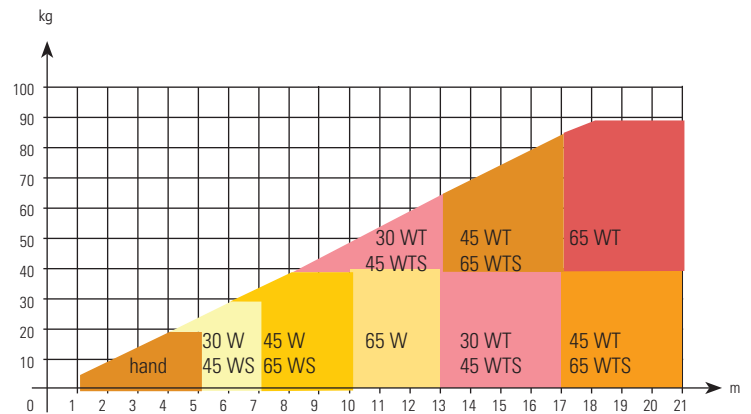

Limit sizes

Straight rail

1 curve 90° or 2 curves 45°

2 curves 90°

Subject to technical modification.

Limits:

Curtain height maximum 5 m
weight of drapery up to 500 g/m²
maximum drapery addition 1: 2
weight per runner maximum 500 g
per running meter rail: 10 runners

W Watt
WS Watt high speed
WT Watt tandem
WTS Watt tandem speed

Curved rail: width of curtain = stretched length of curved rail
Minimum bending radius 350 mm

Stand: 06/07

Limit sizes

Shape	curtain width (m)	curtain weight (kg)	operation manual/electric	curtain track type	
				1 part	2 part
	7	20	manual	5860	5861
	9	30	30 W	5160	5161
	9	30	45 WS	5561	5562
	12	45	45 W	5260	5261
	12	45	65 WS	5764	5765
	15	45	65 W	5760	5761
	15	75	30 WT	5360	5361
	15	75	45 WTS	5660	5661
	18	45	30 WT	5360	5361
	18	45	45 WTS	5660	5661
	18	90	45 WT	5460	5461
	18	90	65 WTS	5766	5767
	21	45	45 WT	5460	5461
	21	45	65 WTS	5766	5767
21	90	65 WT	5762	5763	
	5	20	manual	5860	5861
	7	30	30 W	5160	5161
	7	30	45 WS	5561	5562
	10	40	45 W	5260	5261
	10	40	65 WS	5764	5765
	13	40	65 W	5760	5761
	13	65	30 WT	5360	5361
	13	65	45 WTS	5660	5661
	17	40	30 WT	5360	5361
	17	40	45 WTS	5660	5661
	17	85	45 WT	5460	5461
	17	85	65 WTS	5766	5767
	21	40	45 WT	5460	5461
	21	40	65 WTS	5766	5767
	21	90	65 WT	5762	5763
		6	20	30 W	5160
6		20	45 WS	5561	5562
8		30	45 W	5260	5261
8		30	65 WS	5764	5765
10		30	65 W	5760	5761
10		50	30 WT	5360	5361
10		50	45 WTS	5660	5661
14		30	30 WT	5360	5361
14		30	45 WTS	5660	5661
14		70	45 WT	5460	5461
14		70	65 WTS	5766	5767
21		30	45 WT	5460	5461
21		30	65 WTS	5766	5767
21		90	65 WT	5762	5763

Limits:

Curtain height maximum 5 m
weight of drapery up to 500 g/m²
maximum drapery addition 1: 2
weight per runner maximum 500 g
per running meter rail: 10 runners

W Watt
WS Watt high speed
WT Watt tandem
WTS Watt tandem speed

Curved rail: width of curtain = stretched length of curved rail
Minimum bending radius 350 mm