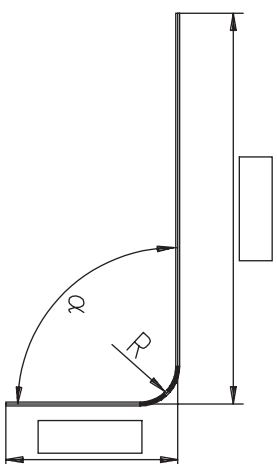

Curtain track system 5060

Draft to indicate the correct measuring for curved sundrape curtain tracks

Curtain track system 5060

- Please observe the minimum curved radius of 350 mm
- All indications from top view
- Other shapes require a special drawing or pattern
- Please always state the driving side, as well as stack side

Curtain track system Easytrack 5065

- only straight models
- maximum width: 3500 mm, maximum height: 3000 mm

Curtain track system Easytrack plus 5165

- only straight models
- maximum width: 7000 mm, maximum height: 3000 mm