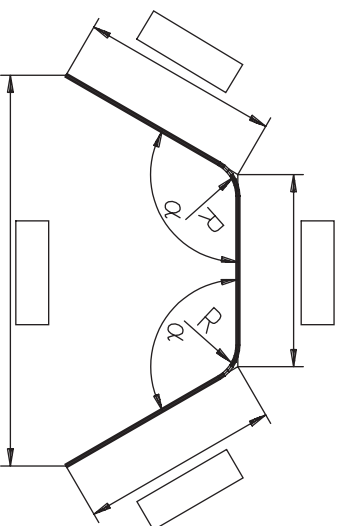

Curtain track system 5060

Draft to indicate the correct measuring for curved sundrape curtain tracks

Curtain track system 5060

- Please observe the minimum curved radius of 350 mm
- All indications from top view
- Other shapes require a special drawing or pattern
- Please always state the driving side, as well as stack side

Curtain track system Easytrack 5065

- only straight models
- maximum width: 3500 mm, maximum height: 3000 mm

Curtain track system Easytrack plus 5165

- only straight models
- maximum width: 7000 mm, maximum height: 3000 mm