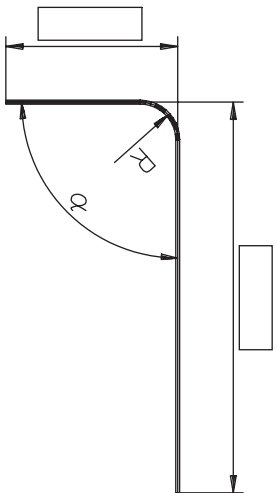

Curtain track system 5060

Draft to indicate the correct measuring for curved sundrape curtain tracks

Curtain track system 5060

- Please observe the minimum curved radius of 350 mm
- All indications from top view
- Other shapes require a special drawing or pattern
- Please always state the driving side, as well as stack side

Curtain track system Easytrack 5065

- only straight models
- maximum width: 3500 mm, maximum height: 3000 mm

Curtain track system Easytrack plus 5165

- only straight models
- maximum width: 7000 mm, maximum height: 3000 mm