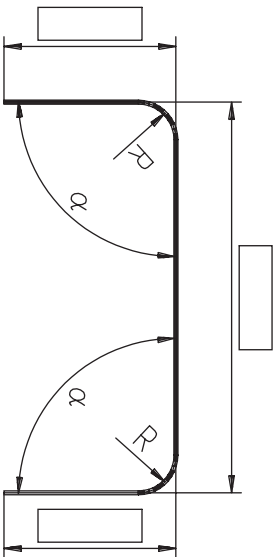

Curtain track system 5060

Draft to indicate the correct measuring for curved sundrape curtain tracks

Curtain track system 5060

- Please observe the minimum curved radius of 350 mm
- All indications from top view
- Other shapes require a special drawing or pattern
- Please always state the driving side, as well as stack side

Curtain track system Easytrack 5065

- only straight models
- maximum width: 3500 mm, maximum height: 3000 mm

Curtain track system Easytrack plus 5165

- only straight models
- maximum width: 7000 mm, maximum height: 3000 mm